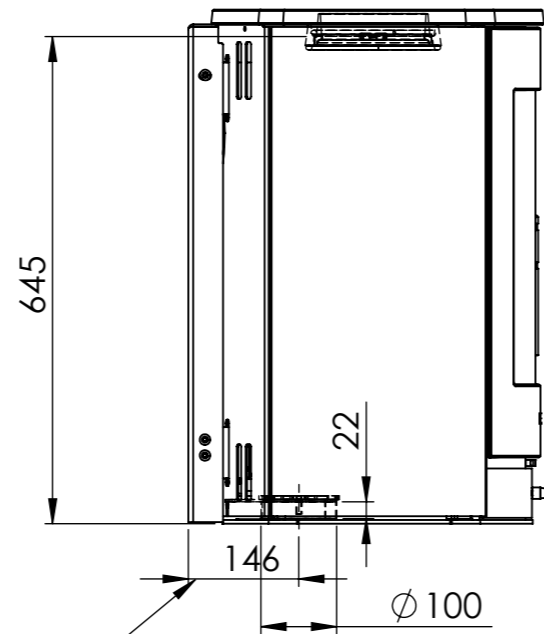

Serie	Scan-Line 800 series
Description	Scan-Line 850 wall hanging

Show as Std. Top

Possibility of External fresh air from below

For non combustible wall

	A
Std. Top	680
High Top	708

Show as High Top