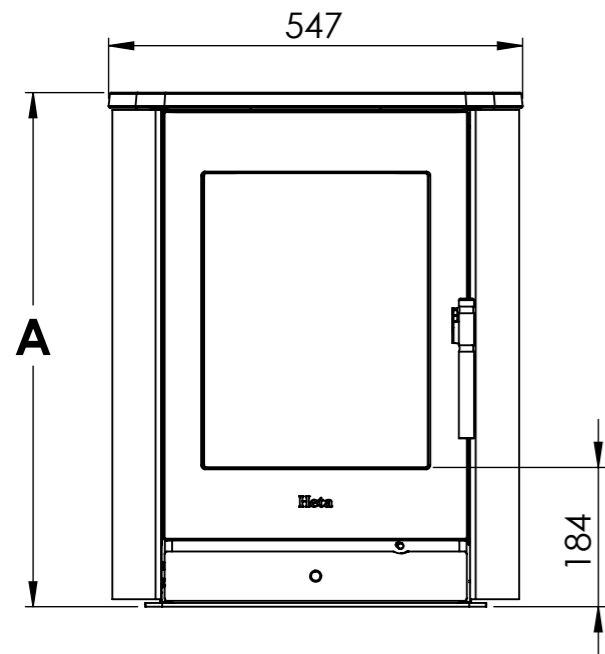

Serie	Scan-Line 800 series
Description	Scan-Line 850 wall hanging

Show as Std. Top

Possibility of External fresh air from below

For non combustible wall

	A
Std. Top	680
High Top	708

Show as High Top