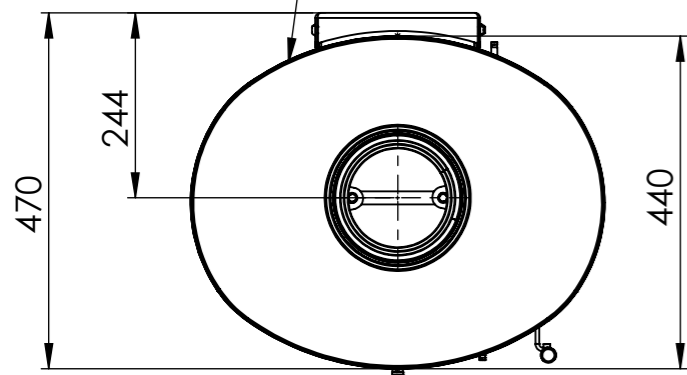

Serie	Scan-Line 800 series
Description	Scan-Line 850 wall hanging

Show as Std. Top

Possibility of External fresh air from below

For non combustible wall

	A
Std. Top	680
High Top	708

Show as High Top