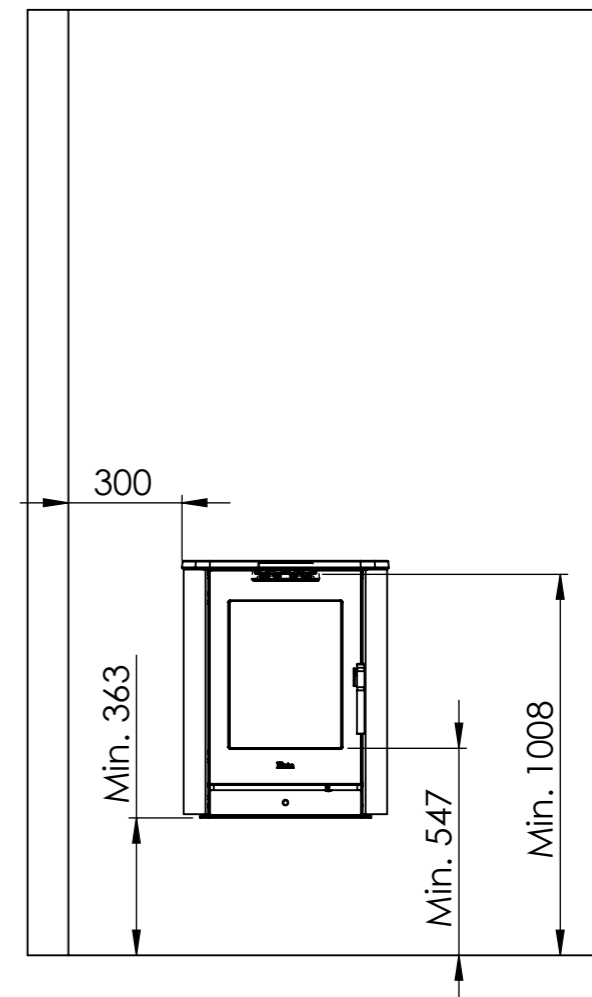

Serie	Scan-Line 800 series
Description	Scan-Line 850 wall hanging

Show as Std. Top

Possibility of External fresh air from below

For non combustible wall

	A
Std. Top	680
High Top	708

Show as High Top