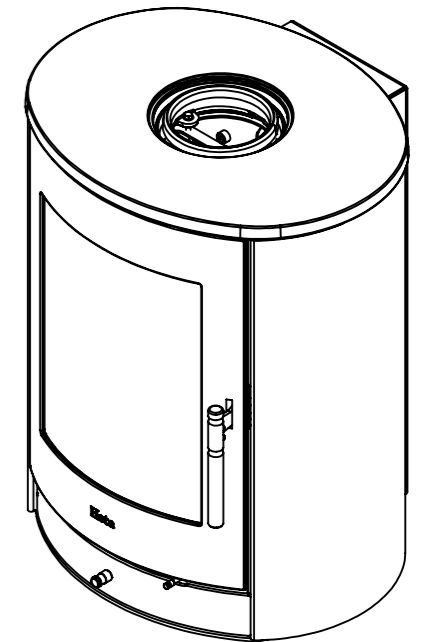

Serie	Scan-Line 800 series
Description	Scan-Line 850 wall hanging

Show as Std. Top

Possibility of External fresh air from below

For non combustible wall

	A
Std. Top	680
High Top	708

Show as High Top