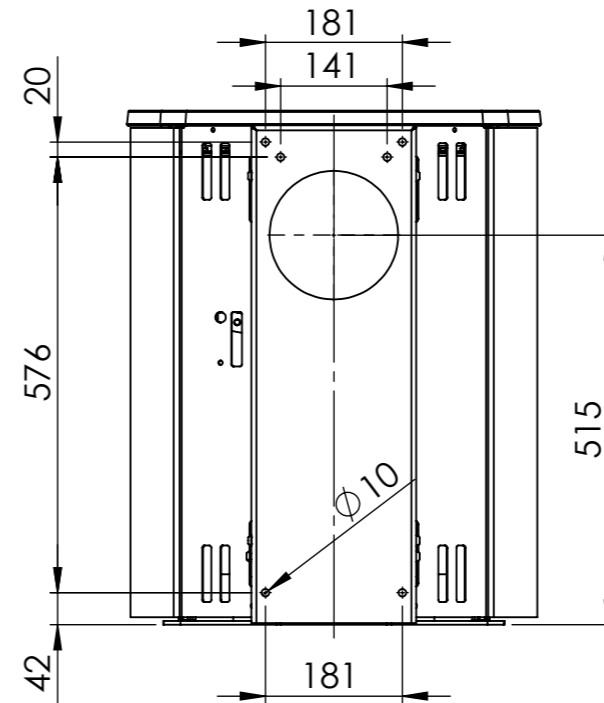

Serie	Scan-Line 800 series
Description	Scan-Line 850 wall hanging

Show as Std. Top

Possibility of External fresh air from below

For non combustible wall

	A
Std. Top	680
High Top	708

Show as High Top