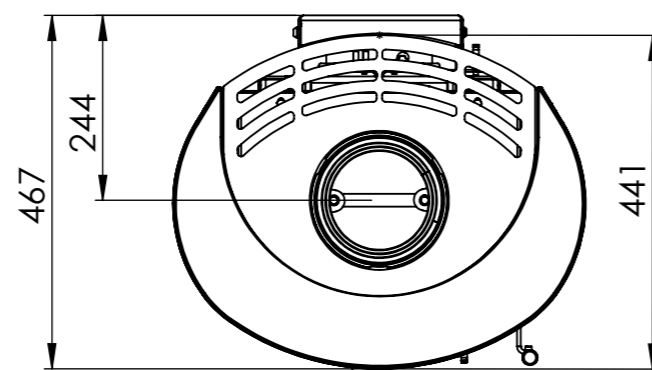

Serie	Scan-Line 800 series
Description	Scan-Line 850 wall hanging

Show as Std. Top

Possibility of External fresh air from below

For non combustible wall

	A
Std. Top	680
High Top	708

Show as High Top