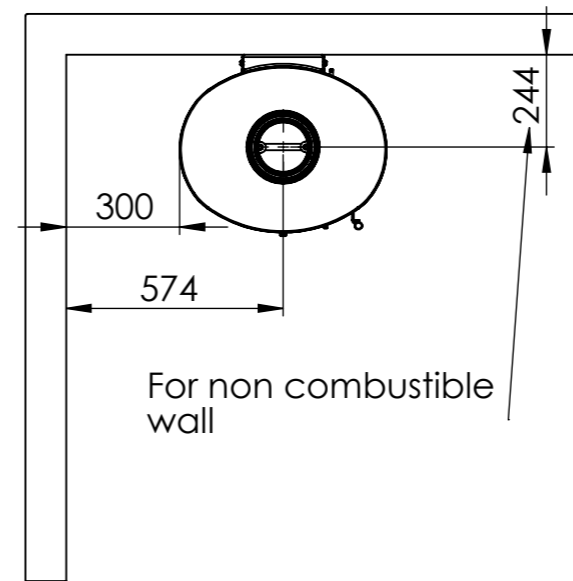

Serie	Scan-Line 800 series
Description	Scan-Line 850 wall hanging

Show as Std. Top

Possibility of External fresh air from below

For non combustible wall

	A
Std. Top	680
High Top	708

Show as High Top